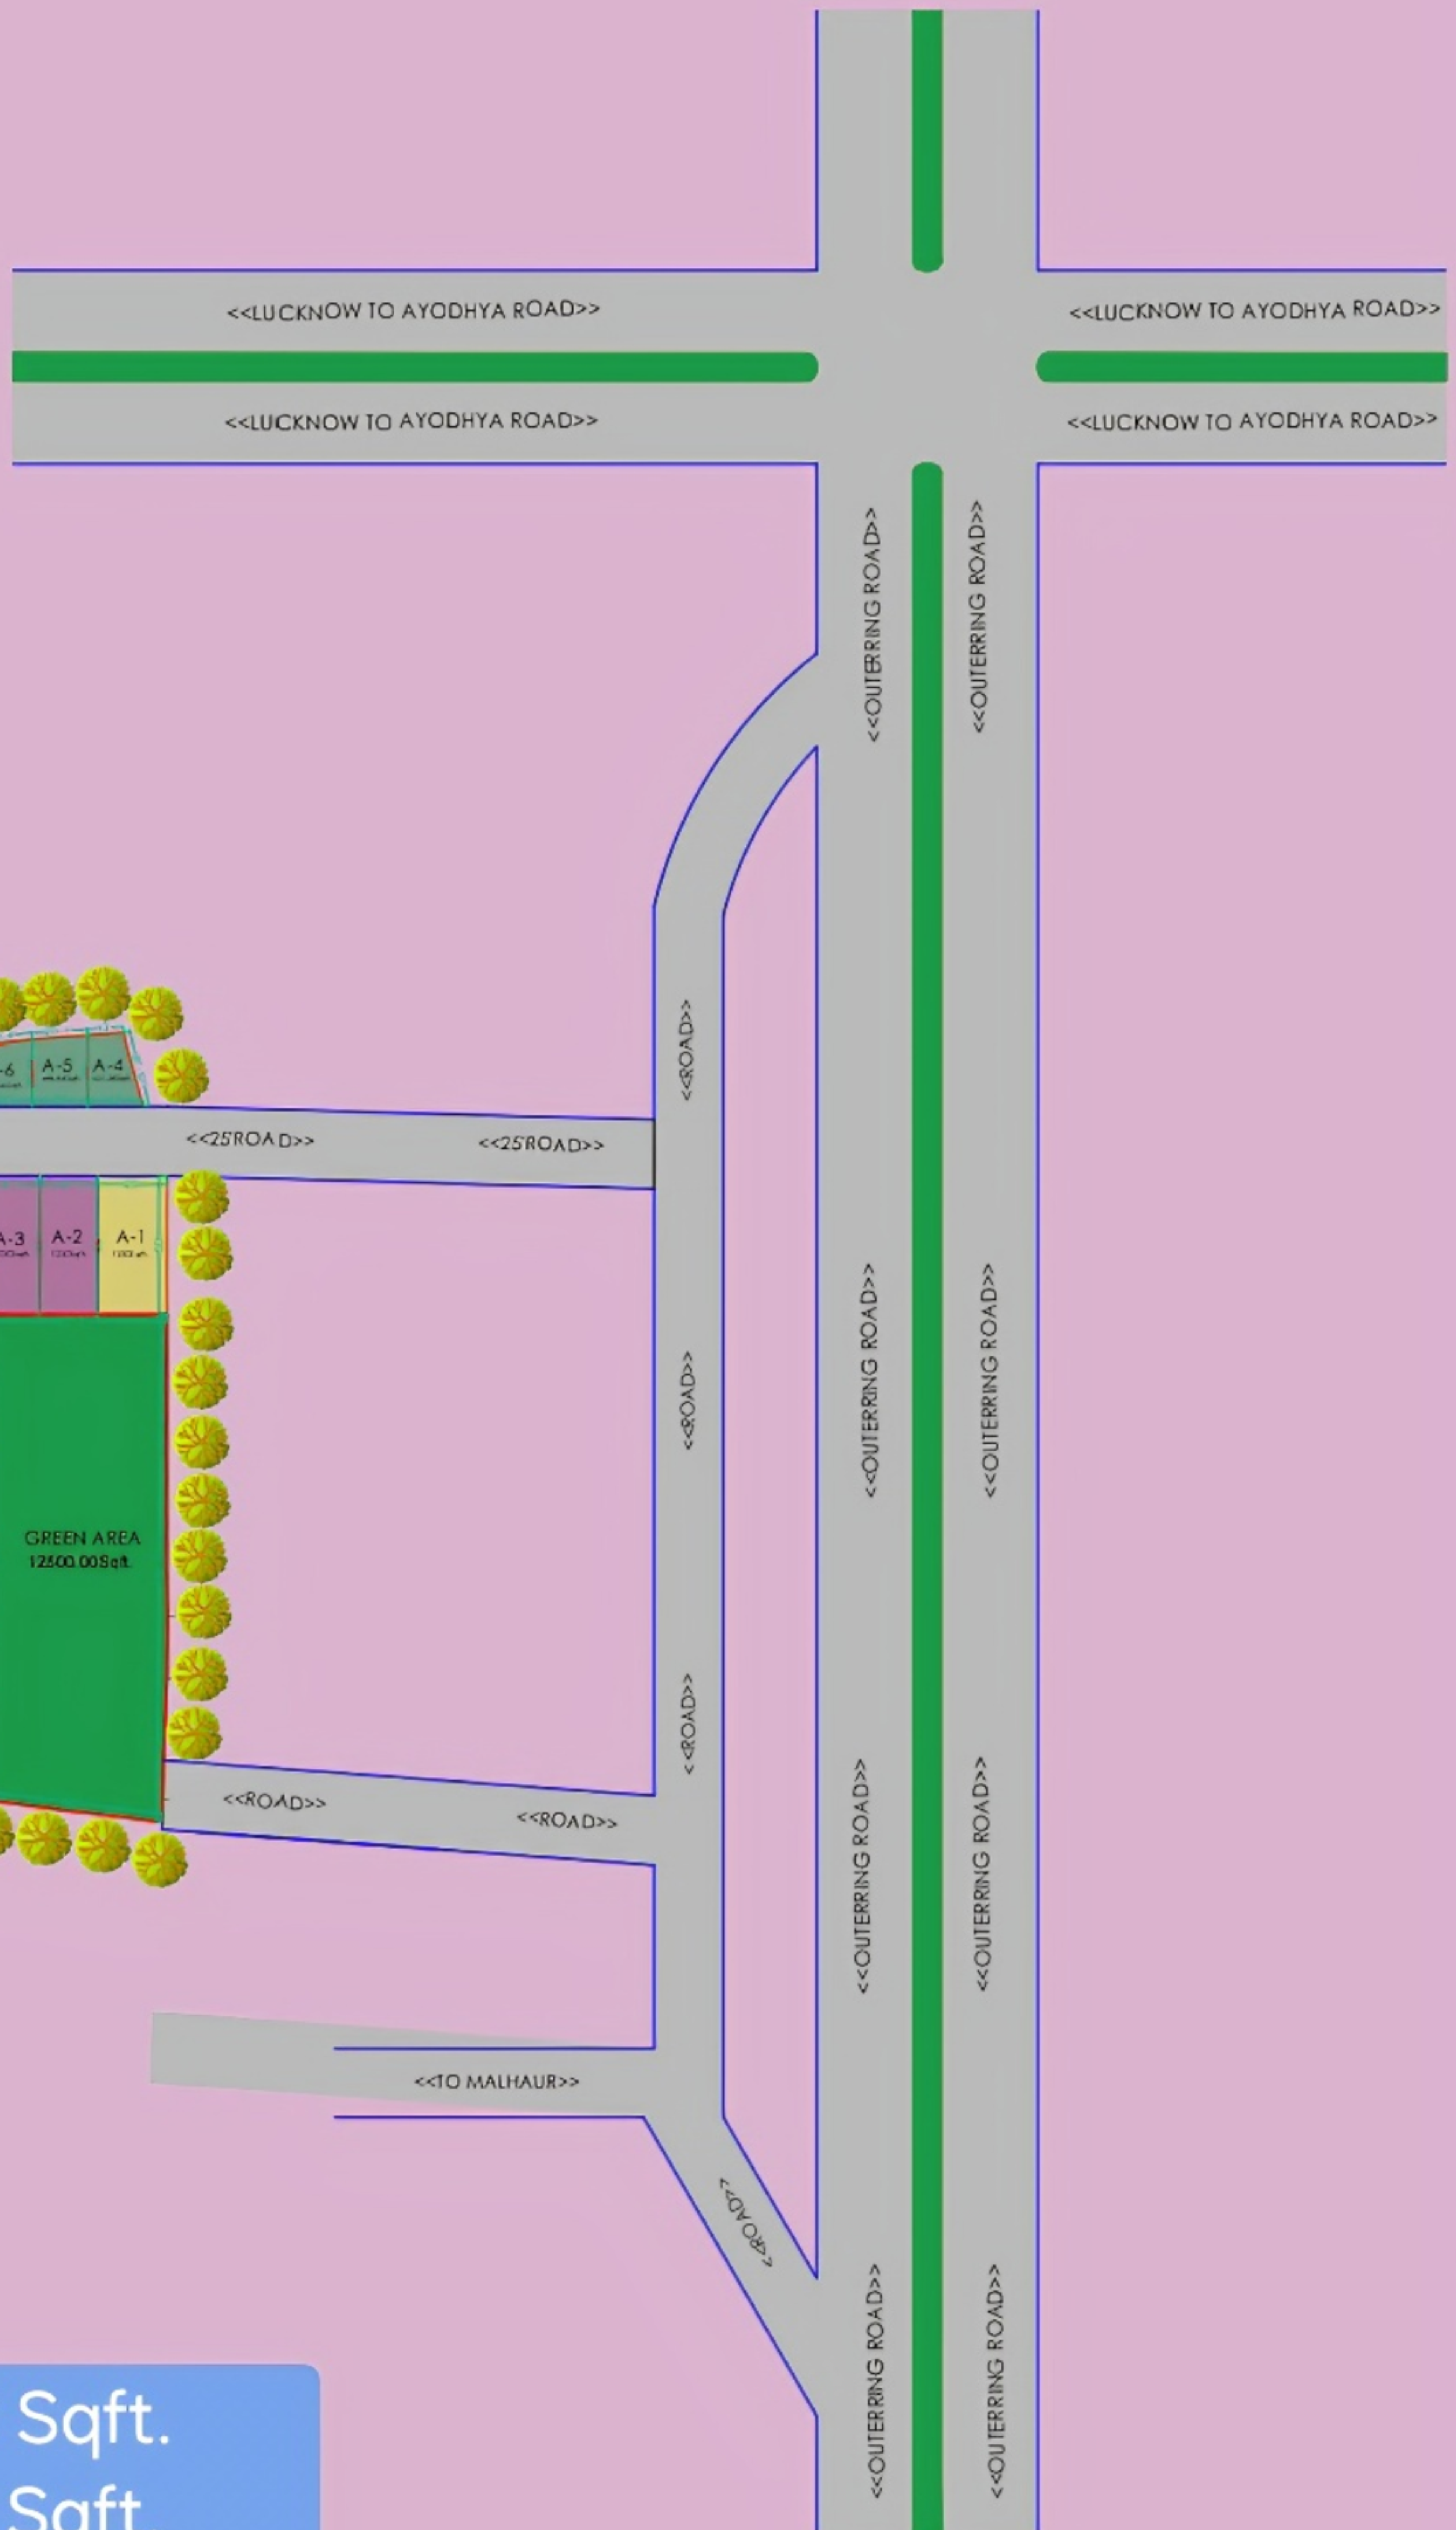

Maa Pitamabara Vihar

Site plan (Map)

TOTAL AREA = 89107.29 Sqft.
 ROAD AREA = 24196.00 Sqft.
 PLOTTED AREA = 54897.00 Sqft.
 GREEN AREA = 10014.00 Sqft.